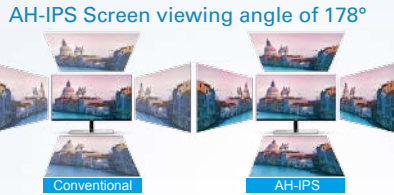

Flicker-free technology for reduced eye fatigue
VGA + HDMI

vision at Heart

► Features

IPS Panel

Experience superb picture quality with advanced IPS technology for brilliant, consistent color and wide viewing angles.

Multimedia-Ready with HDMI Input

HDMI (High-Definition Multimedia Interface) is the digital video and sound standard for connecting the latest consumer electronics like Blu-ray players and game consoles.

► Specifications

Models	I2379VHE
Panel size	23"
Screen Ratio	16:9
Response Time (Typical)	5ms
Recommended Resolution	1920x1080
Contrast Ratio	1000:1 (Typical) 50,000,000:1 (DCR)
Brightness (Typical)	250 cd/m ²
Display Color	16.7M
Viewing Angle (H/V)	178/178
Viewable Image Size (mm)	584.2
Display Area	509.184(H)×286.416 (V)mm
Pixel Pitch (mm)	0.265
Scan Frequency (H/V)	30-83KHz/ 50-76Hz
Pixel Frequency	170MHz
Input Signal	Analog & HDMI
Input Connector	Analog & HDMI
Built-in Speaker	No
HDCP Compatible	YES
Input Power	110-240VAC, 50/60Hz
Power Supply	External
Operation Mode (W)	23W
Stand by Mode (W)	<0.5W
Wall- Mount	No
Cabinet Color	Black & Silver
Phys. (W×H×D) mm	531.98x405.4x128.18
Package Box (W×H×D) mm	603x484x140
Weight (Net/Gross) (kg)	3.58/5.2
Tilt	-3.5°~23.5°
Kensington lock	YES
Plug & Play	VESA DDC2B™ & DDC2B/CI
User Control	Menu/Enter, Clear Vision/<, Image Ratio/>, Source/Auto/Exit, Power
OSD Languages	16 Languages
Safety Regulation	CE, FCC, CCC, TUV-Bauart, cTUVus, CEL, CH RoHS, KC, KCC, ISO9241-307, C-Tick N26268, e-Standby, VCCI, J-Moss, PSE, PSB